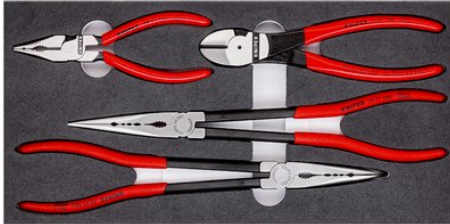

Product information

00 20 01 V16

Set of pliers

In a foam tray

- Four pliers in a foam tray
- In a foam tray for workbenches and tool trolleys
- Clearly organised storage of tools
- Precisely-sized recesses for holding the pliers
- Foam tray dimensions (W x H x D): 335 x 165 x 33 mm
- Material: two colour, closed pore foam

General	
Article No.	00 20 01 V16
EAN	4003773081593
Weight	850 g
Dimensions	166 x 33 mm
Reach	no
RohS	no
Classification	
eCl@ss 5.1.4	21040301
ETIM 5.0	EC000149
ETIM 6.0	EC000149
proficl@ss 6.0	EAD130c001
UNSPSC 13.1	27112125
Content	
08 21 145	1 x Needle-Nose Combination Pliers 
28 71 280	1 x Long Reach Needle Nose Pliers with transverse profiles 
28 81 280	1 x Long Reach Needle Nose Pliers with transverse profiles 
74 01 180	1 x High Leverage Diagonal Cutter 